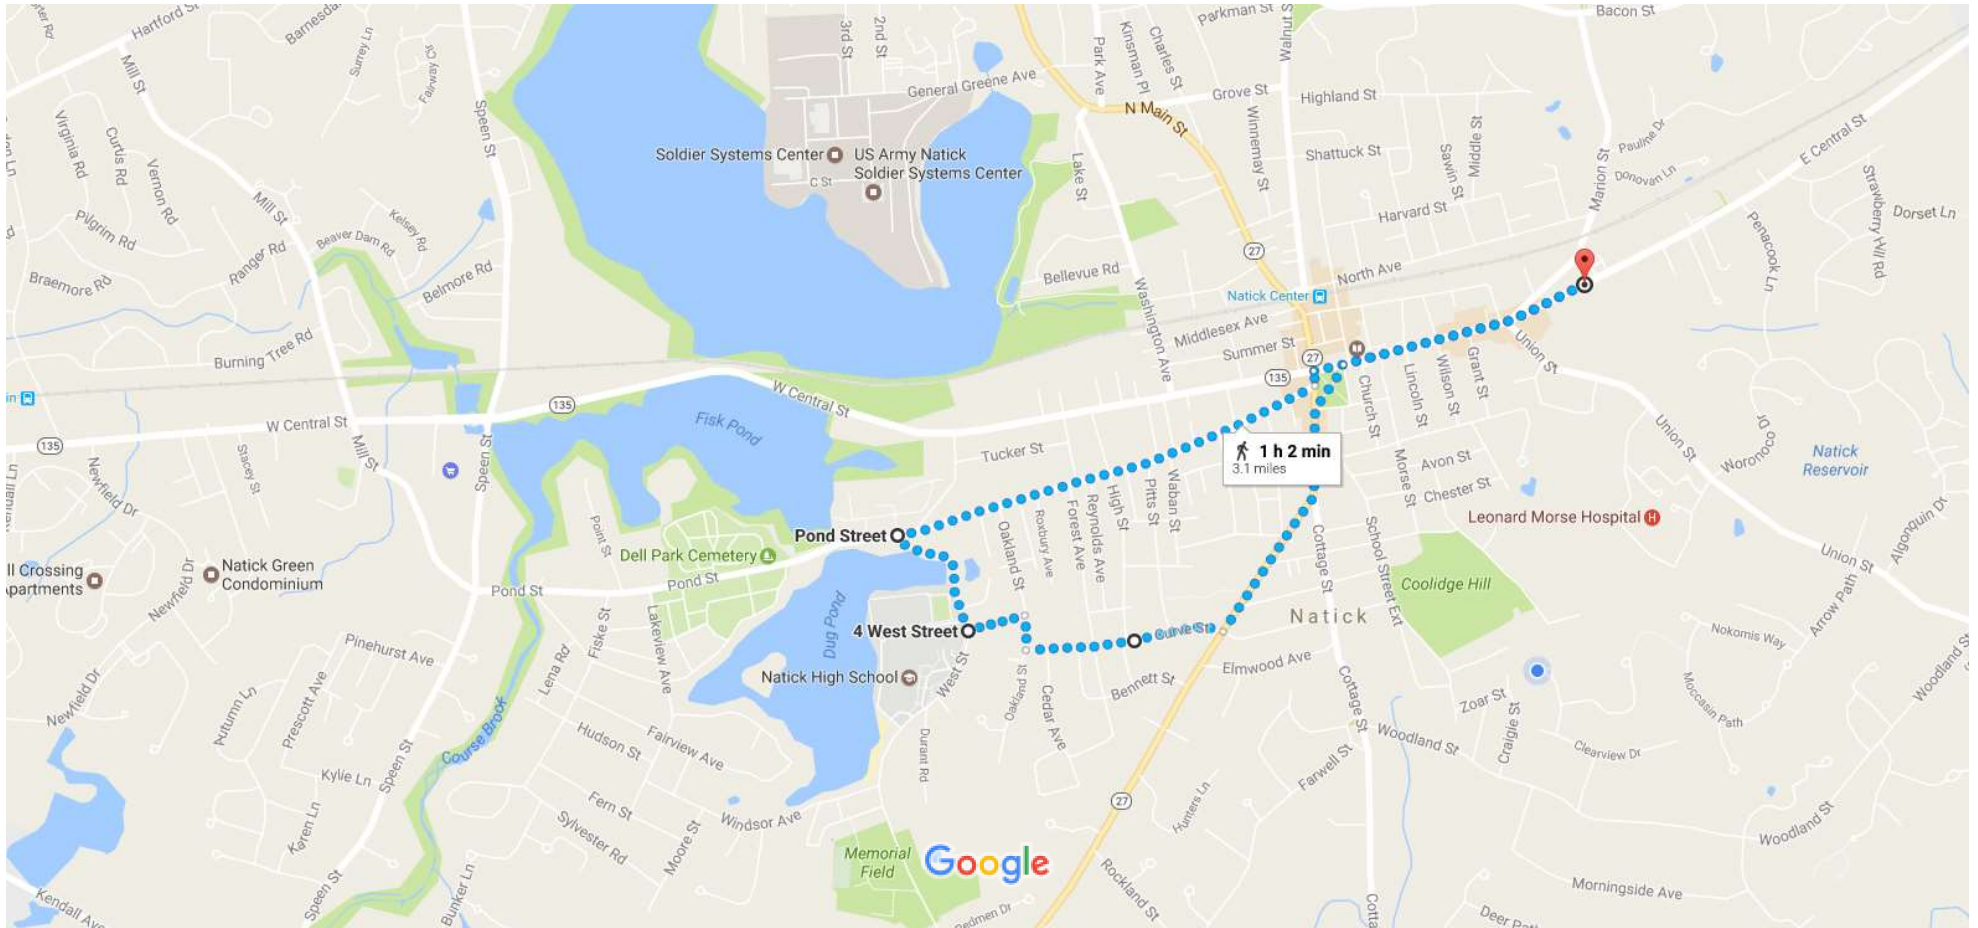

117 E Central St, Natick, MA 01760 to 117 E Central St, Natick, MA

Walk 3.1 miles, 1 h 2 min

Map data ©2017 Google 1000 ft

via MA-135 W and MA-27 S

1 h 2 min

3.1 miles